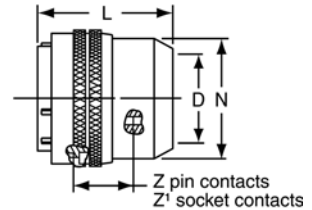

### straight plug

“SE”, MS / “E” Open Wire Seal

PT06SE-XX-XXX  
 SP06SE-XX-XXX  
 PTG06SE-XX-XXX  
 MS3126E-XX-XXX

TERMINATION ASSEMBLIES  
 “SE” (SR), MS / “F” Strain Relief

PT06SE-XX-XXX (SR)  
 SP06SE-XX-XXX (SR)  
 PTG06SE-XX-XXX (SR)  
 MS3126F-XX-XXX (SR)

“SP”, MS / “P” Potting Boot

PT06SP-XX-XXX  
 SP06SP-XX-XXX  
 PTG06SP-XX-XXX  
 MS3126P-XX-XXX

To complete part number see how to order on page 32.

Shell Size	Plug Front View		Plug Side View								
	S Dia. Max.	Z ±.045	Z' ±.045	Class “SE”, MS / “E”		Class “SE” (SR), MS / “F”			Class “SP”, MS / “P”		
				L Max.	N Max.	G Dia.	L Max.	N Max.	D Dia.	L Max.	N Dia. Max.
8*	.734	.640	.579	1.328	.540	.125	2.413	.828	.327	1.750	.578
10	.859	.640	.579	1.328	.685	.188	2.413	.891	.444	1.750	.734
12	1.031	.640	.579	1.328	.813	.312	2.413	1.016	.558	1.750	.858
14	1.156	.640	.579	1.328	.930	.375	2.413	1.141	.683	1.750	.984
16	1.281	.640	.579	1.328	1.057	.500	2.528	1.203	.808	1.750	1.110
18	1.391	.640	.579	1.328	1.175	.625	2.528	1.469	.909	1.750	1.234
20	1.531	.640	.579	1.297	1.301	.625	2.753	1.469	1.034	1.750	1.360
22	1.656	.640	.579	1.297	1.428	.750	2.753	1.656	1.159	1.750	1.484
24	1.777	.640	.579	1.359	1.533	.800	2.830	1.750	1.284	1.766	1.610