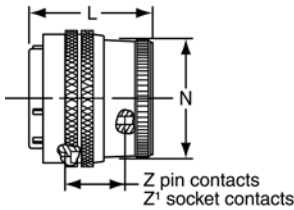

### straight plug

“SE”, MS / “E” Open Wire Seal

PT06SE-XX-XXX  
 SP06SE-XX-XXX  
 PTG06SE-XX-XXX  
 MS3126E-XX-XXX

TERMINATION ASSEMBLIES  
 “SE” (SR), MS / “F” Strain Relief

PT06SE-XX-XXX (SR)  
 SP06SE-XX-XXX (SR)  
 PTG06SE-XX-XXX (SR)  
 MS3126F-XX-XXX (SR)

“SP”, MS / “P” Potting Boot

PT06SP-XX-XXX  
 SP06SP-XX-XXX  
 PTG06SP-XX-XXX  
 MS3126P-XX-XXX

To complete part number see how to order on page 32.

Shell Size	Plug Front View		Plug Side View								
	S Dia. Max.	Z ±.045	Z' ±.045	Class “SE”, MS / “E”		Class “SE” (SR), MS / “F”			Class “SP”, MS / “P”		
				L Max.	N Max.	G Dia.	L Max.	N Max.	D Dia.	L Max.	N Dia. Max.
8*	.734	.640	.579	1.328	.540	.125	2.413	.828	.327	1.750	.578
10	.859	.640	.579	1.328	.685	.188	2.413	.891	.444	1.750	.734
12	1.031	.640	.579	1.328	.813	.312	2.413	1.016	.558	1.750	.858
14	1.156	.640	.579	1.328	.930	.375	2.413	1.141	.683	1.750	.984
16	1.281	.640	.579	1.328	1.057	.500	2.528	1.203	.808	1.750	1.110
18	1.391	.640	.579	1.328	1.175	.625	2.528	1.469	.909	1.750	1.234
20	1.531	.640	.579	1.297	1.301	.625	2.753	1.469	1.034	1.750	1.360
22	1.656	.640	.579	1.297	1.428	.750	2.753	1.656	1.159	1.750	1.484
24	1.777	.640	.579	1.359	1.533	.800	2.830	1.750	1.284	1.766	1.610