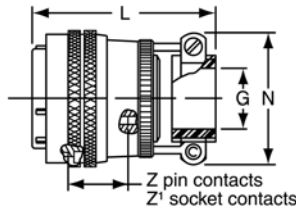

### straight plug

“SE”, MS / “E” Open Wire Seal

PT06SE-XX-XXX  
 SP06SE-XX-XXX  
 PTG06SE-XX-XXX  
 MS3126E-XX-XXX

TERMINATION ASSEMBLIES  
 “SE” (SR), MS / “F” Strain Relief

PT06SE-XX-XXX (SR)  
 SP06SE-XX-XXX (SR)  
 PTG06SE-XX-XXX (SR)  
 MS3126F-XX-XXX (SR)

“SP”, MS / “P” Potting Boot

PT06SP-XX-XXX  
 SP06SP-XX-XXX  
 PTG06SP-XX-XXX  
 MS3126P-XX-XXX

To complete part number see how to order on page 32.

Shell Size	Plug Front View		Plug Side View								
	S Dia. Max.	Z ±.045	Z' ±.045	Class “SE”, MS / “E”		Class “SE” (SR), MS / “F”			Class “SP”, MS / “P”		
				L Max.	N Max.	G Dia.	L Max.	N Max.	D Dia.	L Max.	N Dia. Max.
8*	.734	.640	.579	1.328	.540	.125	2.413	.828	.327	1.750	.578
10	.859	.640	.579	1.328	.685	.188	2.413	.891	.444	1.750	.734
12	1.031	.640	.579	1.328	.813	.312	2.413	1.016	.558	1.750	.858
14	1.156	.640	.579	1.328	.930	.375	2.413	1.141	.683	1.750	.984
16	1.281	.640	.579	1.328	1.057	.500	2.528	1.203	.808	1.750	1.110
18	1.391	.640	.579	1.328	1.175	.625	2.528	1.469	.909	1.750	1.234
20	1.531	.640	.579	1.297	1.301	.625	2.753	1.469	1.034	1.750	1.360
22	1.656	.640	.579	1.297	1.428	.750	2.753	1.656	1.159	1.750	1.484
24	1.777	.640	.579	1.359	1.533	.800	2.830	1.750	1.284	1.766	1.610